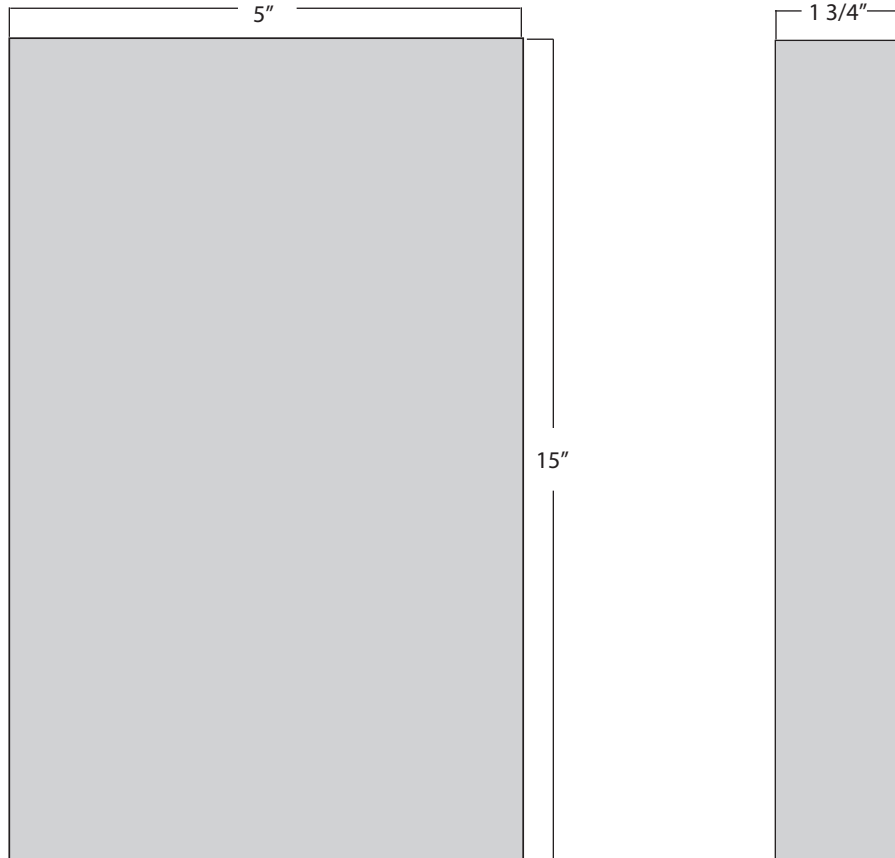

# K-BX515175 Weldable Blank Box

Type: Blank

Dimensions: 5"W x 15"H x 1 3/4"D

Materials Available:

14 Gauge Steel .....K-BX515175

.125 Gauge Aluminum.....K-BX515175-AL

[www.keedex.com](http://www.keedex.com) • 714-993-4300

This rendering is NOT to scale and dimensions are NOT exact. For precise technical information, please refer to the template for the lock you are using.