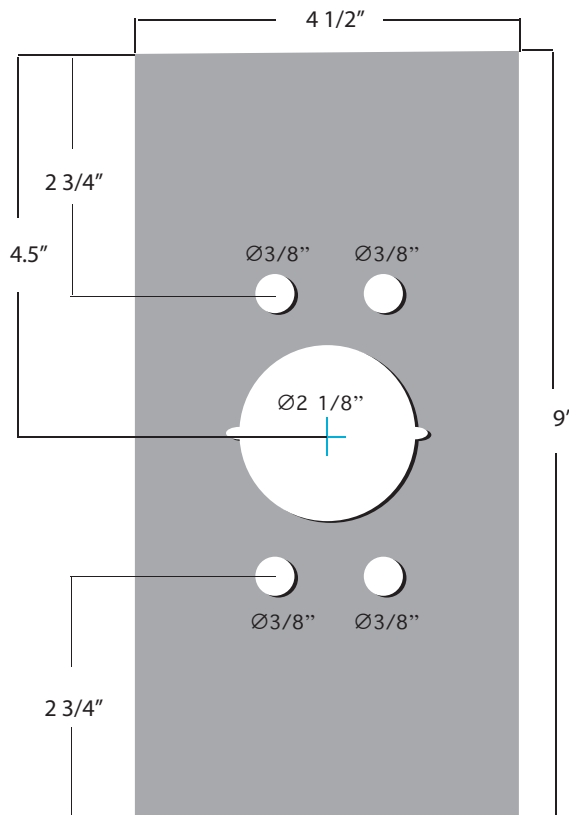

K-BXED-V22-2 Weldable Box

Type: Gate Friendly Exit Device

Dimensions:

4 1/2 "W x 9"H x 2"D

Materials Available:

14 Gauge Steel.....K-BXED-V22-2
Gate Friendly

www.keedex.com • 714-993-4300

This rendering is NOT to scale and dimensions are NOT exact. For precise technical information, please refer to the template for the lock you are using.