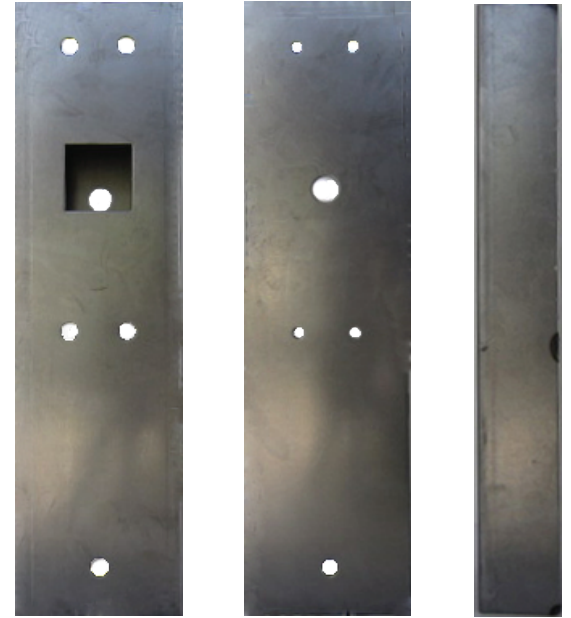

K-BXED-V990NL-2 Weldable Box

Type: Panic Hardware

Dimensions:

4 "W x 15"H x 2"D

Materials Available:

14 Gauge Steel.....K-BXED-V990NL-2

.125 Gauge Aluminum.....K-BXED-V990NL-A2

Notes: Weldable Box For Von Duprin 99 Rim Exit
Device W/ 990NL Trim - Gate Friendly

www.keedex.com • 714-993-4300

This rendering is NOT to scale and dimensions are NOT exact. For precise technical information, please refer to the template for the lock you are using.