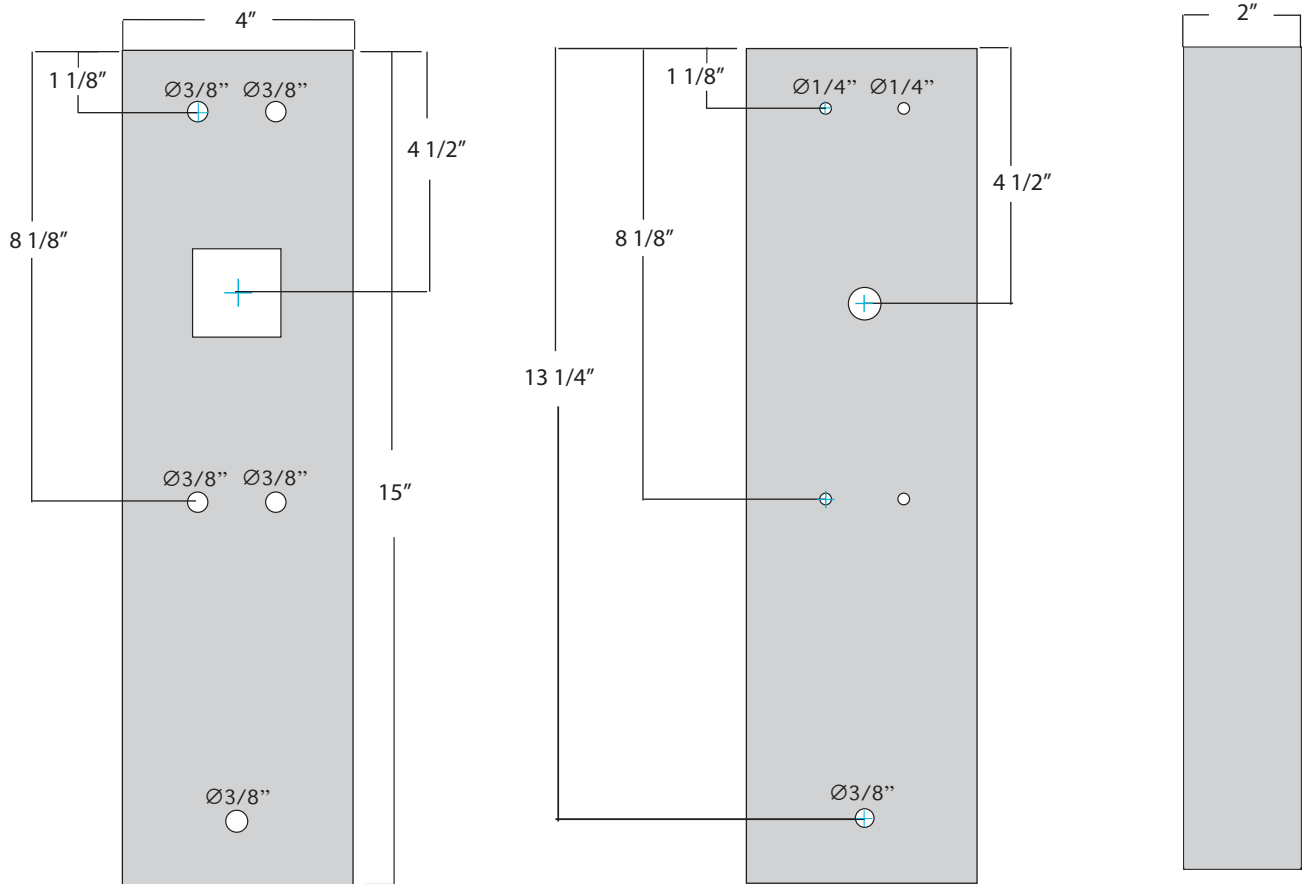

K-BXED-V990NL-2 Weldable Box

Type: Panic Hardware

Dimensions:

4 "W x 15"H x 2"D

Materials Available:

14 Gauge Steel.....K-BXED-V990NL-2

.125 Gauge Aluminum.....K-BXED-V990NL-A2

Notes: Weldable Box For Von Duprin 99 Rim Exit
Device W/ 990NL Trim - Gate Friendly

www.keedex.com • 714-993-4300

This rendering is NOT to scale and dimensions are NOT exact. For precise technical information, please refer to the template for the lock you are using.