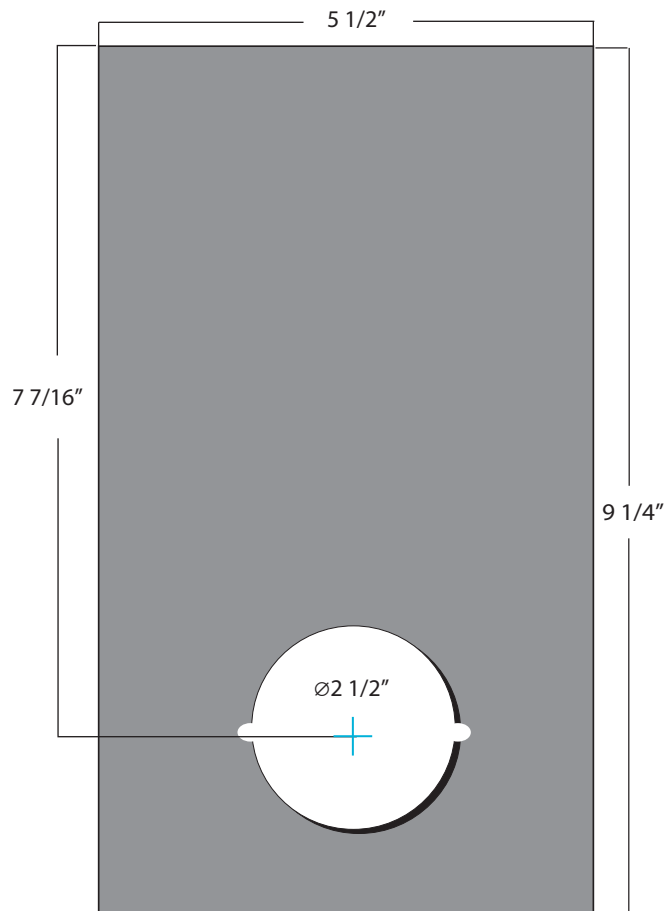

K-BXSG L234-925

Weldable Box

Type: Cylindrical

Dimensions:

5 1/2 "W x 9 1/4"H x 1 3/4"D

Backset: 2 3/4"

Materials Available:

14 Gauge Steel.....K-BXSG L234-925

www.keedex.com • 714-993-4300

This rendering is NOT to scale and dimensions are NOT exact. For precise technical information, please refer to the template for the lock you are using.