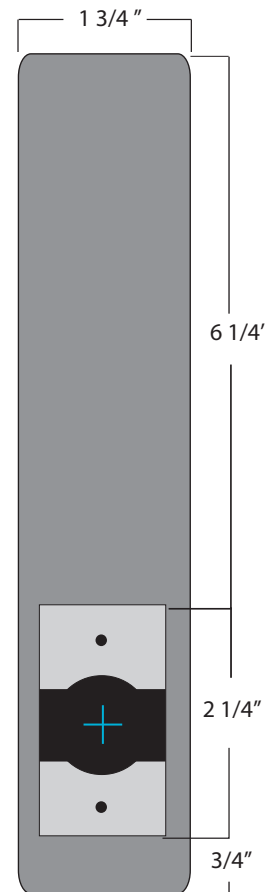

K-BXSG L234-925

Weldable Box

Type: Cylindrical

Dimensions:

5 1/2 "W x 9 1/4"H x 1 3/4"D

Backset: 2 3/4"

Materials Available:

14 Gauge Steel.....K-BXSG L234-925

www.keedex.com • 714-993-4300

This rendering is NOT to scale and dimensions are NOT exact. For precise technical information, please refer to the template for the lock you are using.