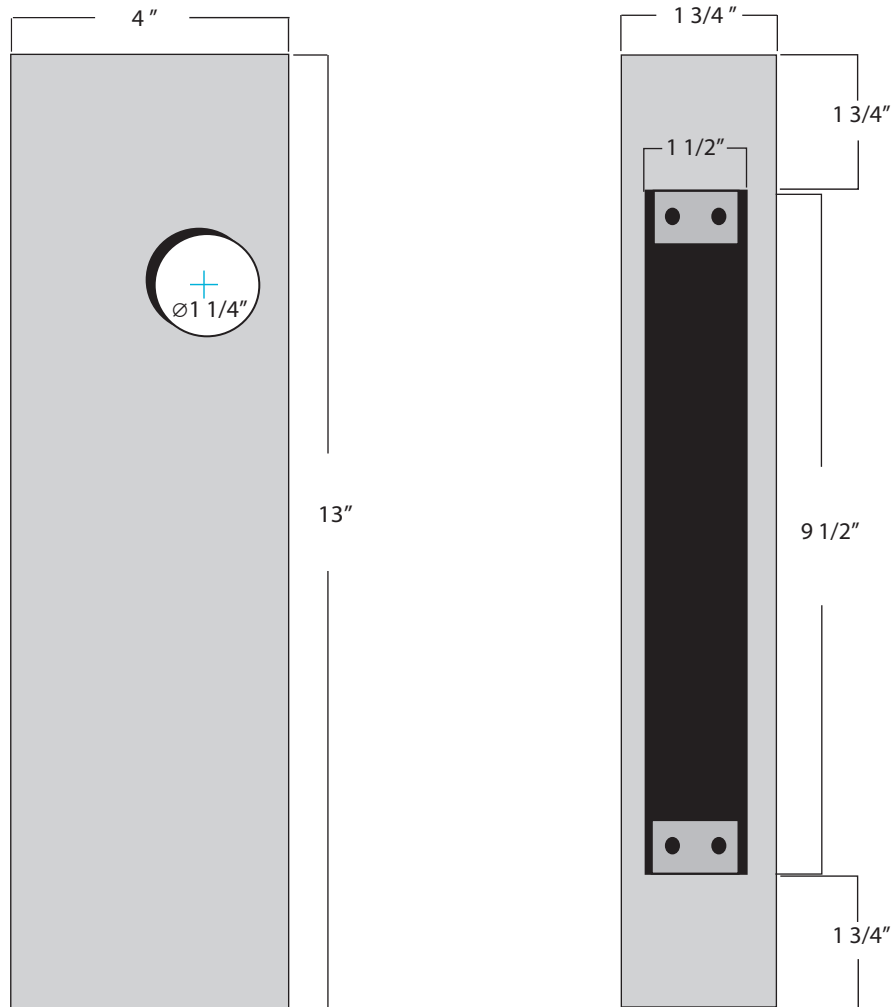

K-BXDETBR2020

Weldable Box

Type: Mortise

Dimensions:

4 "W x 13"H x 1 3/4 "D

Materials Available:

14 Gauge Steel.....K-BXDETBR2020

Notes: Narrow Style

www.keedex.com • 714-993-4300

This rendering is NOT to scale and dimensions are NOT exact. For precise technical information, please refer to the template for the lock you are using.