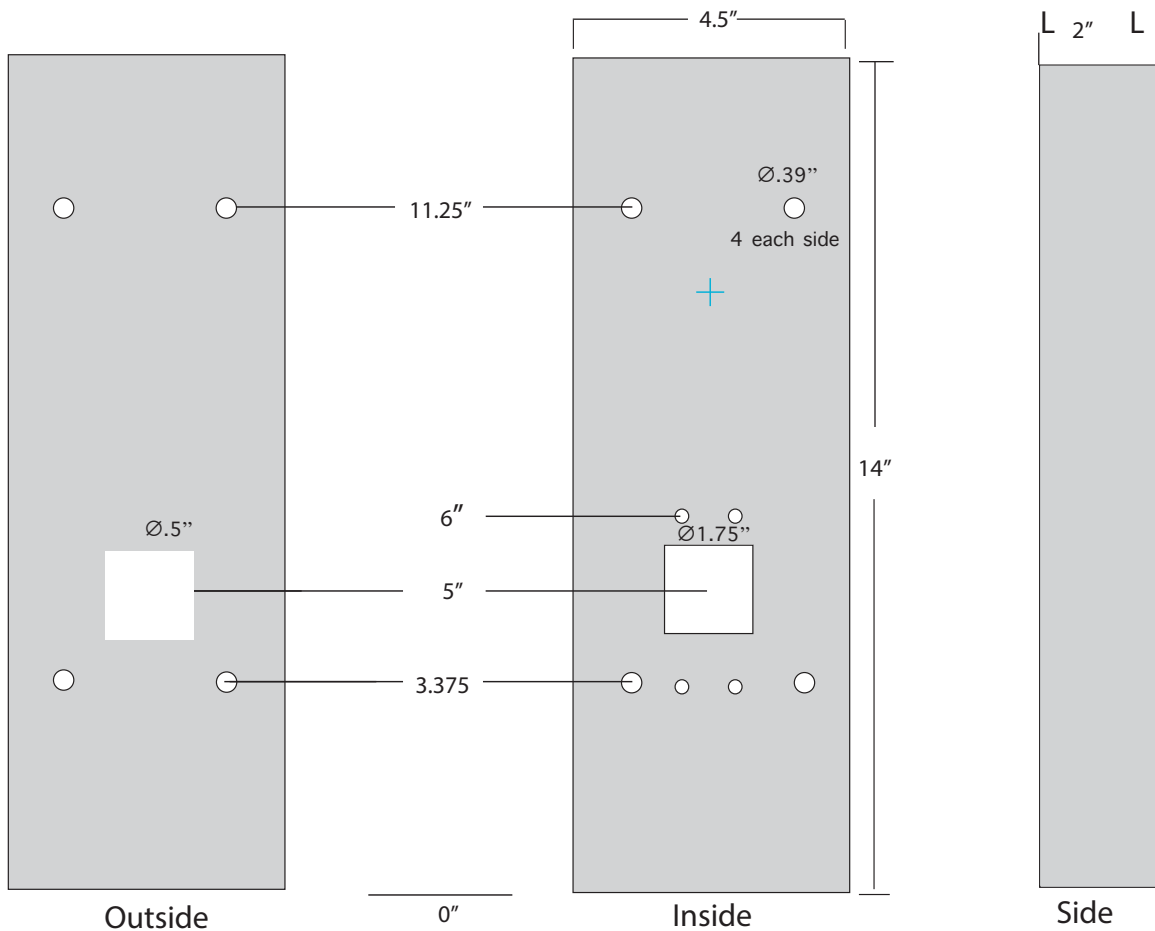

# K-BXED-LPV22 Weldable Box

Type: Panic Hardware

Dimensions:

4 1/2 "W x 14"H x 2"D

Materials Available:

14 Gauge Steel.....K-BXED-LPV22

Notes: Weldable Box For DormaKaba / Simplex LP trim,  
with Von Duprin 22 exit devices.

Front

Back

www.keedex.com • 714-630-0800

This rendering is NOT to scale and dimensions are NOT exact. For precise technical information, please refer to the template for the lock you are using.