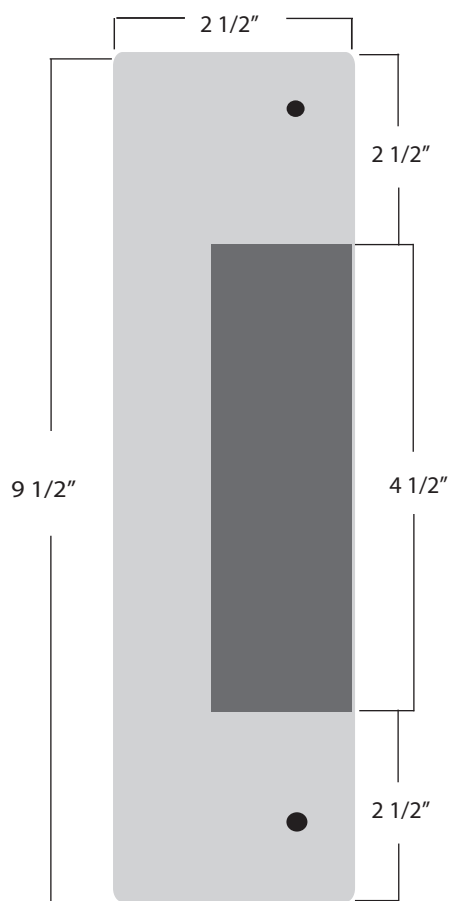

K-BXES14 Weldable Box

Type: Electric Strike

Dimensions:

2 1/2 "W x 9 1/2"H x 2 3/4"D

Materials Available:

14 Gauge Steel.....K-BXES14

www.keeDEX.com • 714-993-4300

This rendering is NOT to scale and dimensions are NOT exact. For precise technical information, please refer to the template for the lock you are using.