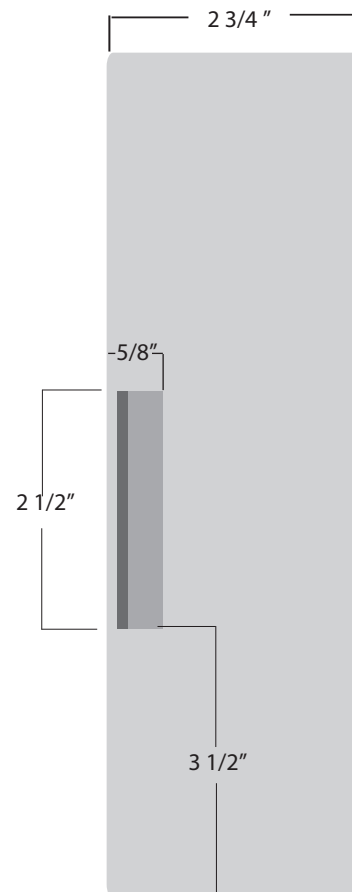

K-BXES14 Weldable Box

Type: Electric Strike

Dimensions:

2 1/2 "W x 9 1/2"H x 2 3/4"D

Materials Available:

14 Gauge Steel.....K-BXES14

www.keeDEX.com • 714-993-4300

This rendering is NOT to scale and dimensions are NOT exact. For precise technical information, please refer to the template for the lock you are using.