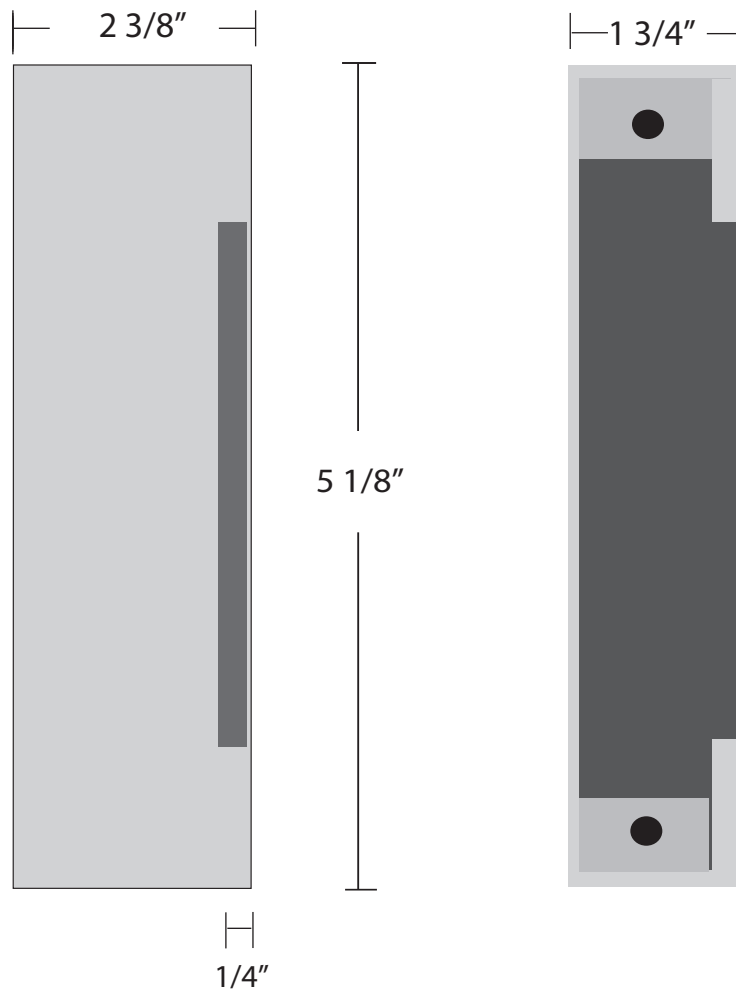

K-BXES17

Weldable Box

Type: Electric Strike - ANSI

Dimensions:

2 3/8 "W x 5 1/8"H x 1 3/4"D

Materials Available:

14 Gauge Steel.....K-BXES17

www.keedex.com • 714-993-4300

This rendering is NOT to scale and dimensions are NOT exact. For precise technical information, please refer to the template for the lock you are using.