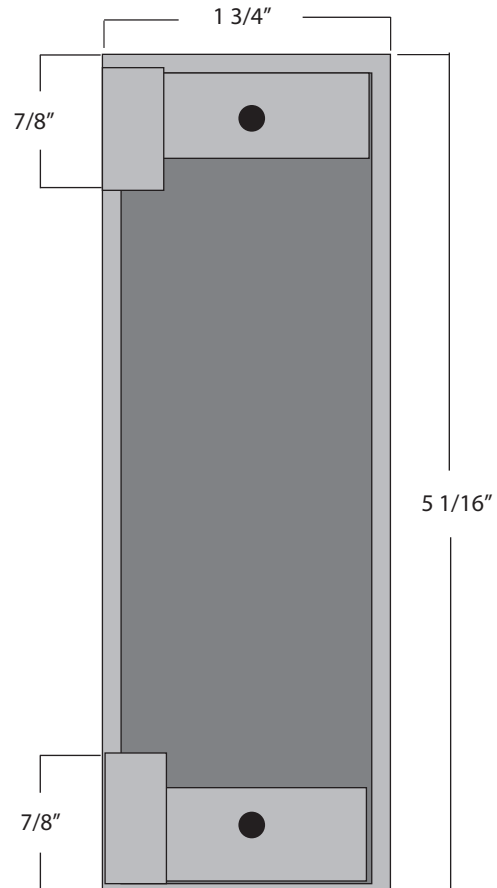

## Electric Strike Box

Type: Electric Strike

Dimensions:

2 3/8"W x 5 1/16"H x 1 3/4"D

Materials Available:

14 Gauge Steel.....K-BXES3A

.125 Gauge Aluminum...K-BXES3A-AL

Notes: Electric Strike Box - Adams Rite 7100,  
7101 & 7140. H.E.S. 5000U (501-Option).  
Trimec ES100. Rofu 2402.

www.keeDEX.com • 714-993-4300

This rendering is NOT to scale and dimensions are NOT exact. For precise technical information, please refer to the template for the lock you are using.