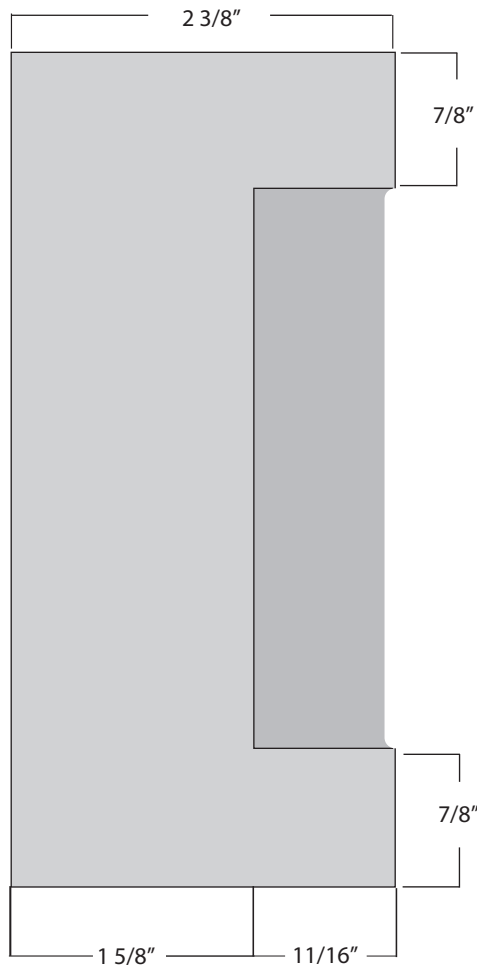

## Electric Strike Box

Type: Electric Strike

Dimensions:

2 3/8"W x 5 1/16"H x 1 3/4"D

Materials Available:

14 Gauge Steel.....K-BXES3A

.125 Gauge Aluminum...K-BXES3A-AL

Notes: Electric Strike Box - Adams Rite 7100,  
7101 & 7140. H.E.S. 5000U (501-Option).  
Trimec ES100. Rofu 2402.

www.keeDEX.com • 714-993-4300

This rendering is NOT to scale and dimensions are NOT exact. For precise technical information, please refer to the template for the lock you are using.