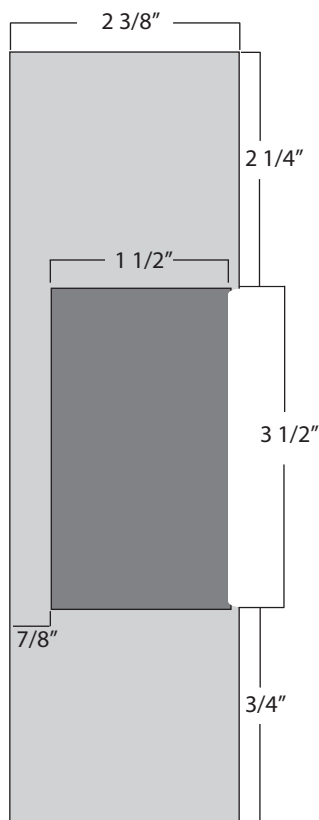

K-BXES4 Electric Strike Box

Type: Electric Strike

Dimensions:

2 3/8" W x 6 1/2" H x 2" D

Materials Available:

14 Gauge Steel.....K-BXES4

.125 Gauge Aluminum...K-BXES4-AL

Notes: Electric Strike Box - Von Duprin 3140 & 6211
Folger Adam 712 & 712-75

www.keedex.com • 714-630-0800

This rendering is NOT to scale and dimensions are NOT exact. For precise technical information, please refer to the template for the lock you are using.