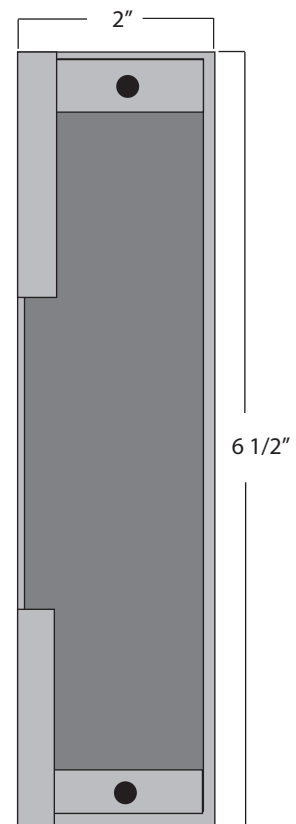

K-BXES4 Electric Strike Box

Type: Electric Strike

Dimensions:

2 3/8" W x 6 1/2" H x 2" D

Materials Available:

14 Gauge Steel.....K-BXES4

.125 Gauge Aluminum...K-BXES4-AL

Notes: Electric Strike Box - Von Duprin 3140 & 6211
Folger Adam 712 & 712-75

www.keedex.com • 714-630-0800

This rendering is NOT to scale and dimensions are NOT exact. For precise technical information, please refer to the template for the lock you are using.