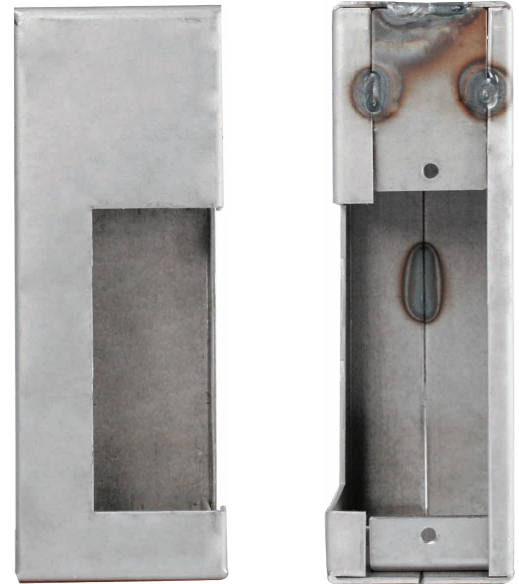

K-BXES4 Electric Strike Box

Type: Electric Strike

Dimensions:

2 3/8" W x 6 1/2" H x 2" D

Materials Available:

14 Gauge Steel.....K-BXES4

.125 Gauge Aluminum...K-BXES4-AL

Notes: Electric Strike Box - Von Duprin 3140 & 6211
Folger Adam 712 & 712-75

www.keedex.com • 714-630-0800

This rendering is NOT to scale and dimensions are NOT exact. For precise technical information, please refer to the template for the lock you are using.