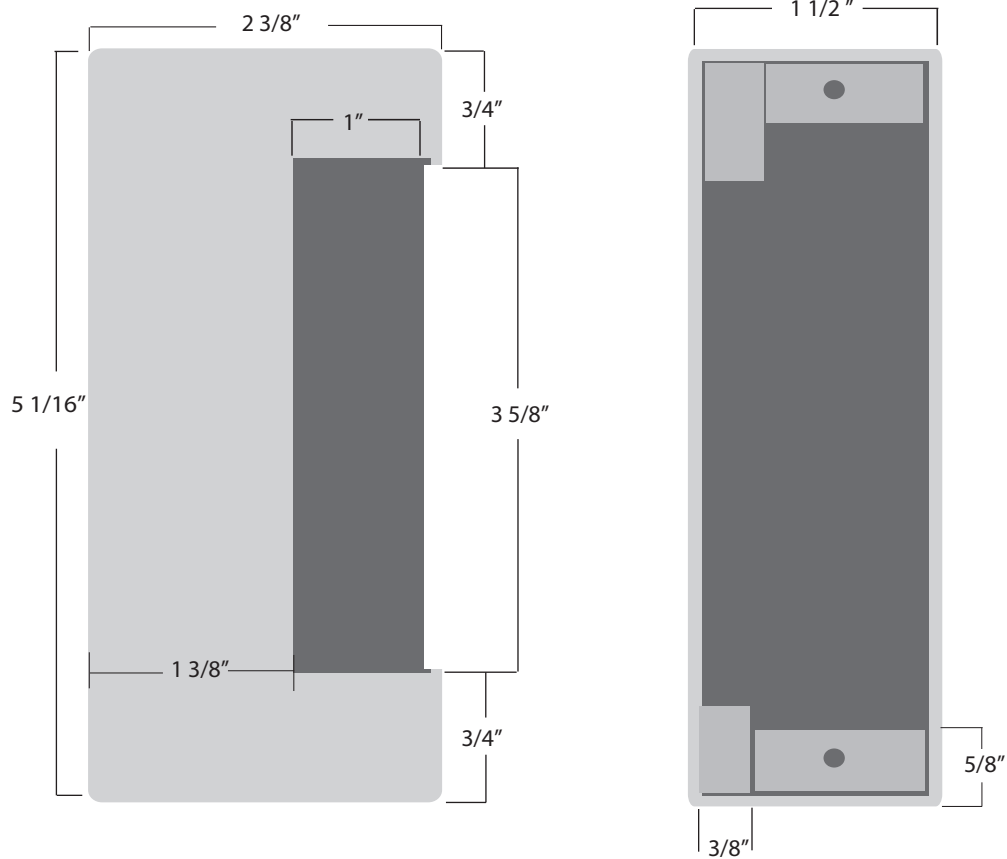

K-BXES45 Weldable Box

Type: Electric Strike

Dimensions:

2 3/8" W x 5 1/16" H x 1 1/2" D

Materials Available:

14 Gauge Steel.....K-BXES45

Notes: ANSI Strike

www.keedex.com • 714-993-4300

This rendering is NOT to scale and dimensions are NOT exact. For precise technical information, please refer to the template for the lock you are using.