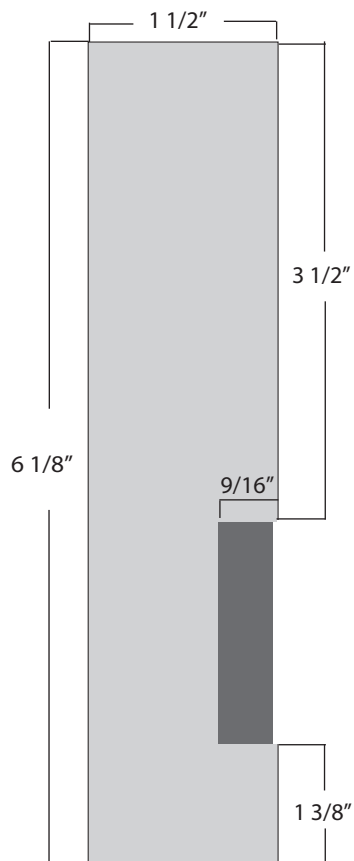

# K-BXES8 Weldable Box

Type: Electric Strike

Dimensions:

1 1/2 "W x 6 1/8"H x 2"D

Materials Available:

14 Gauge Steel.....K-BXES8

www.keeDEX.com • 714-993-4300

This rendering is NOT to scale and dimensions are NOT exact. For precise technical information, please refer to the template for the lock you are using.