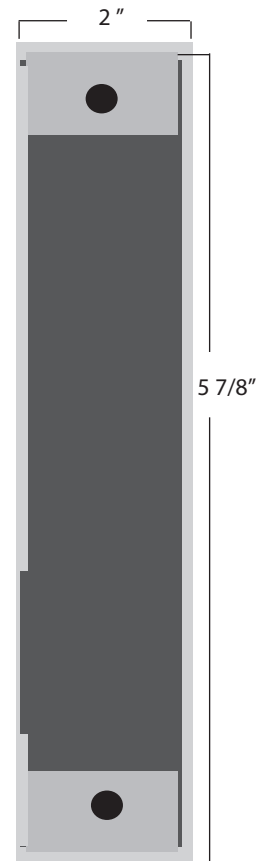

# K-BXES8 Weldable Box

Type: Electric Strike

Dimensions:

1 1/2 "W x 6 1/8"H x 2"D

Materials Available:

14 Gauge Steel.....K-BXES8

www.keeDEX.com • 714-993-4300

This rendering is NOT to scale and dimensions are NOT exact. For precise technical information, please refer to the template for the lock you are using.