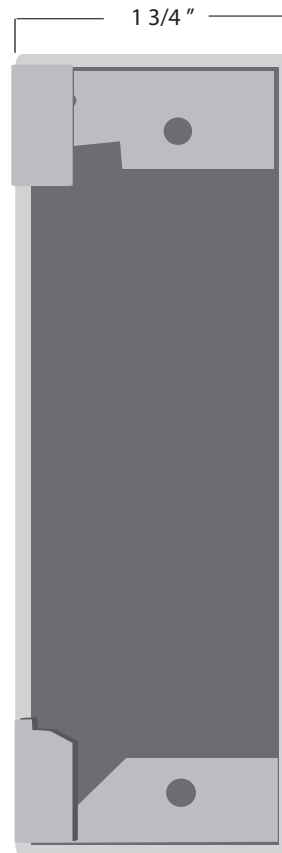

# K-BXES-EN400 Weldable Box

Type: Electric Strike

Dimensions:

2 3/8 "W x 5 1/8"H x 1 3/4"D

Materials Available:

14 Gauge Steel.....K-BXE-EN400

Notes: Electric Strike

[www.keeDEX.com](http://www.keeDEX.com) • 714-993-4300

This rendering is NOT to scale and dimensions are NOT exact. For precise technical information, please refer to the template for the lock you are using.