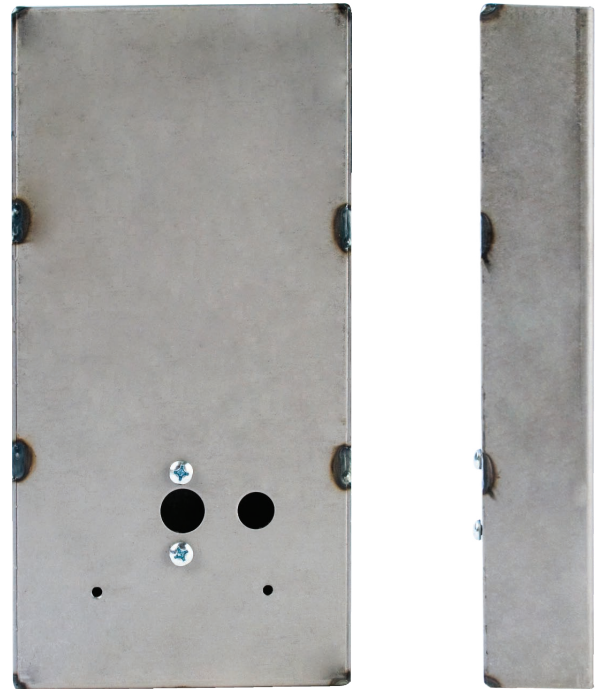

## Weldable Box

Type: Cylindrical

Dimensions:

5 3/4" W x 11 1/2" H x 1 3/4" D

Materials Available:

14 Gauge Steel.....K-BXOMNI-WM

www.keedex.com • 714-993-4300

This rendering is NOT to scale and dimensions are NOT exact. For precise technical information, please refer to the template for the lock you are using.