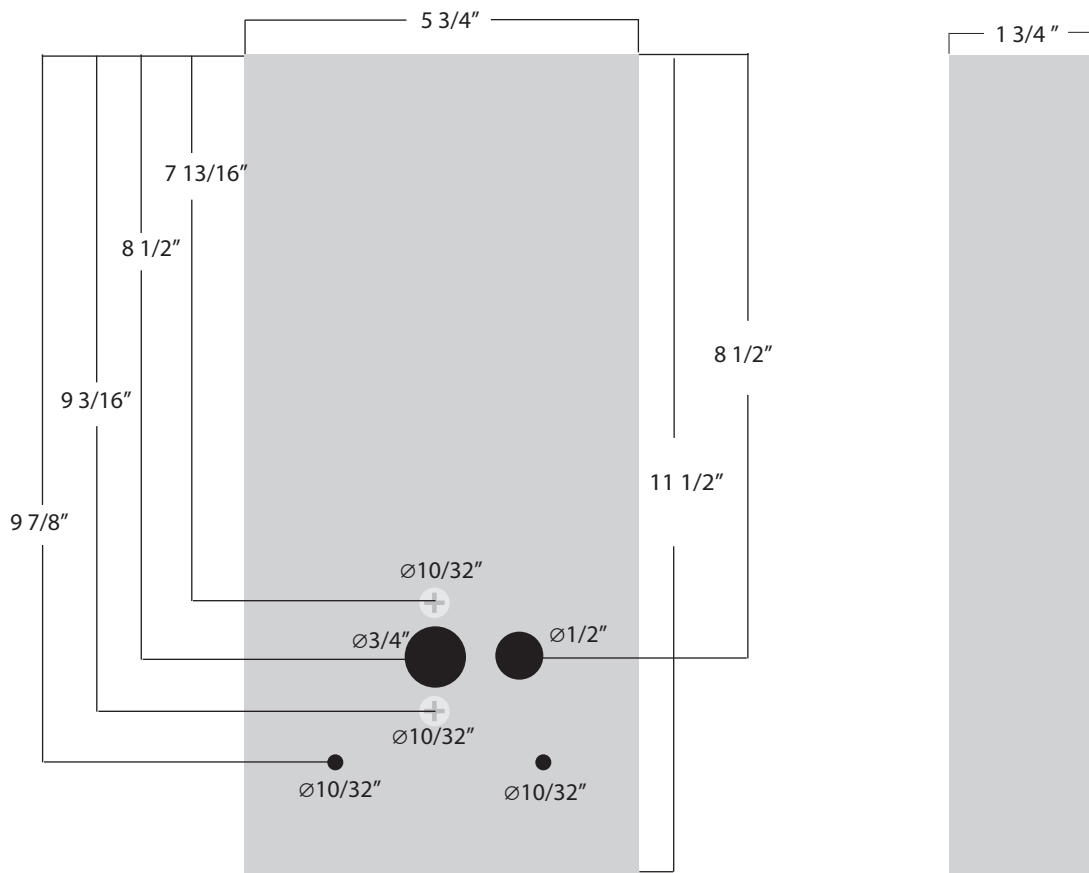

## Weldable Box

Type: Cylindrical

Dimensions:

5 3/4" W x 11 1/2" H x 1 3/4" D

Materials Available:

14 Gauge Steel.....K-BXOMNI-WM

www.keedex.com • 714-993-4300

This rendering is NOT to scale and dimensions are NOT exact. For precise technical information, please refer to the template for the lock you are using.