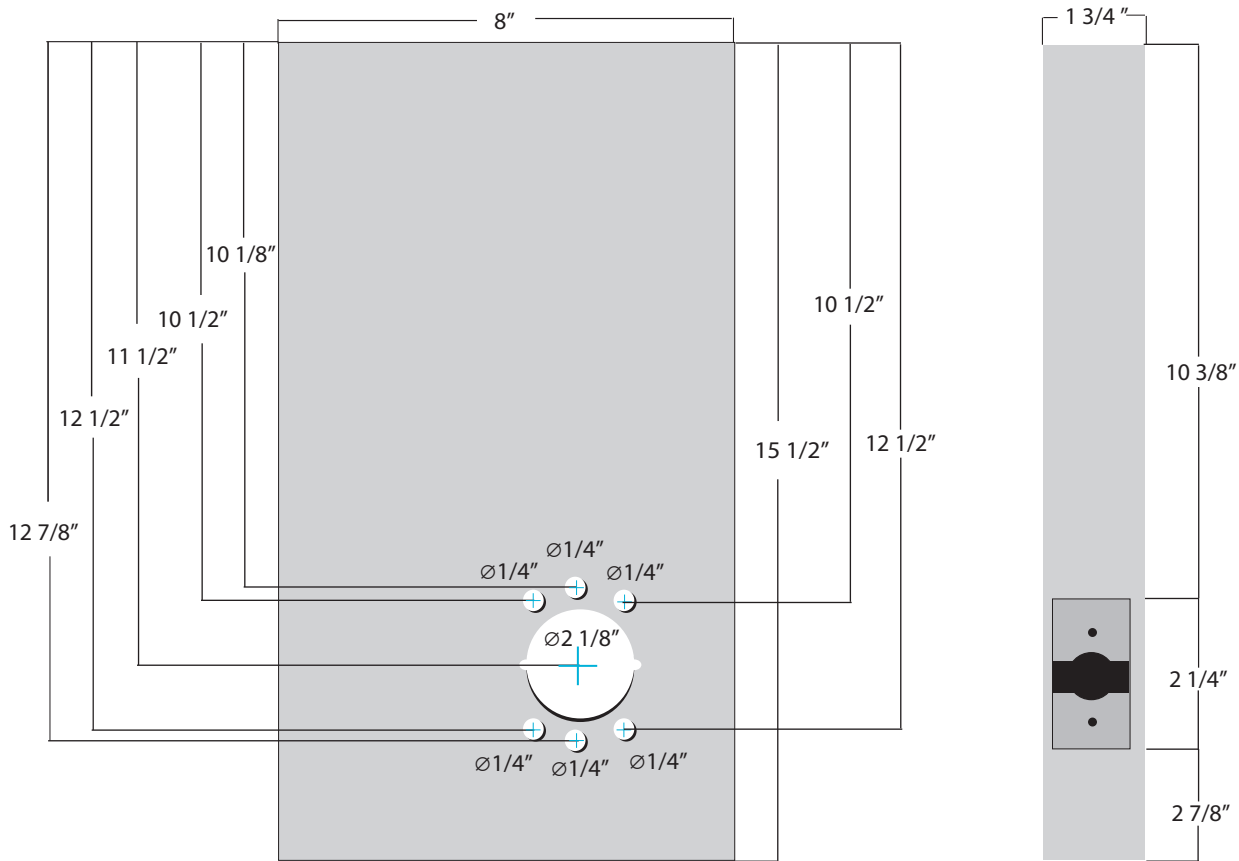

K-BXRHO-8155 Weldable Box

Type: Cylindrical

Dimensions:

8"W x 15 1/2"H x 1 3/4"D

Backset: 2 3/4

Materials Available:

14 Gauge Steel.....K-BXRHO-8155

Note: Universal Applications

www.keedex.com • 714-630-0800

This rendering is NOT to scale and dimensions are NOT exact. For precise technical information, please refer to the template for the lock you are using.