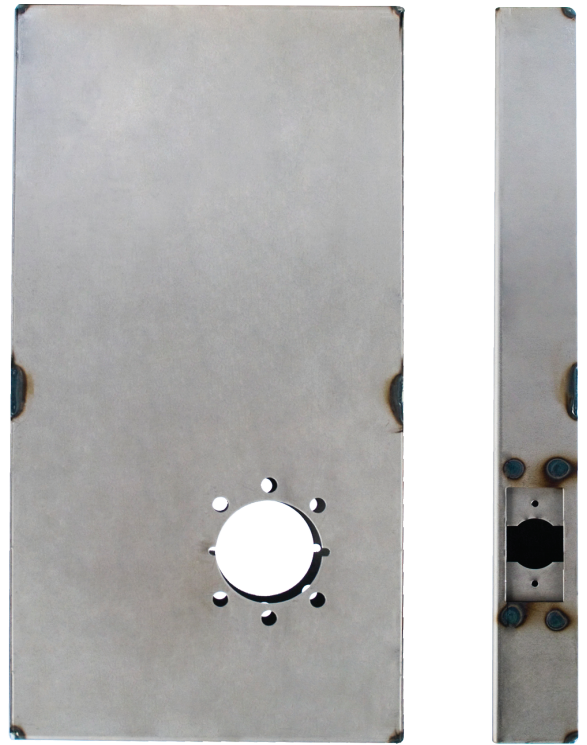

K-BXRHO-8155 Weldable Box

Type: Cylindrical

Dimensions:

8"W x 15 1/2"H x 1 3/4"D

Backset: 2 3/4

Materials Available:

14 Gauge Steel.....K-BXRHO-8155

Note: Universal Applications

www.keedex.com • 714-630-0800

This rendering is NOT to scale and dimensions are NOT exact. For precise technical information, please refer to the template for the lock you are using.