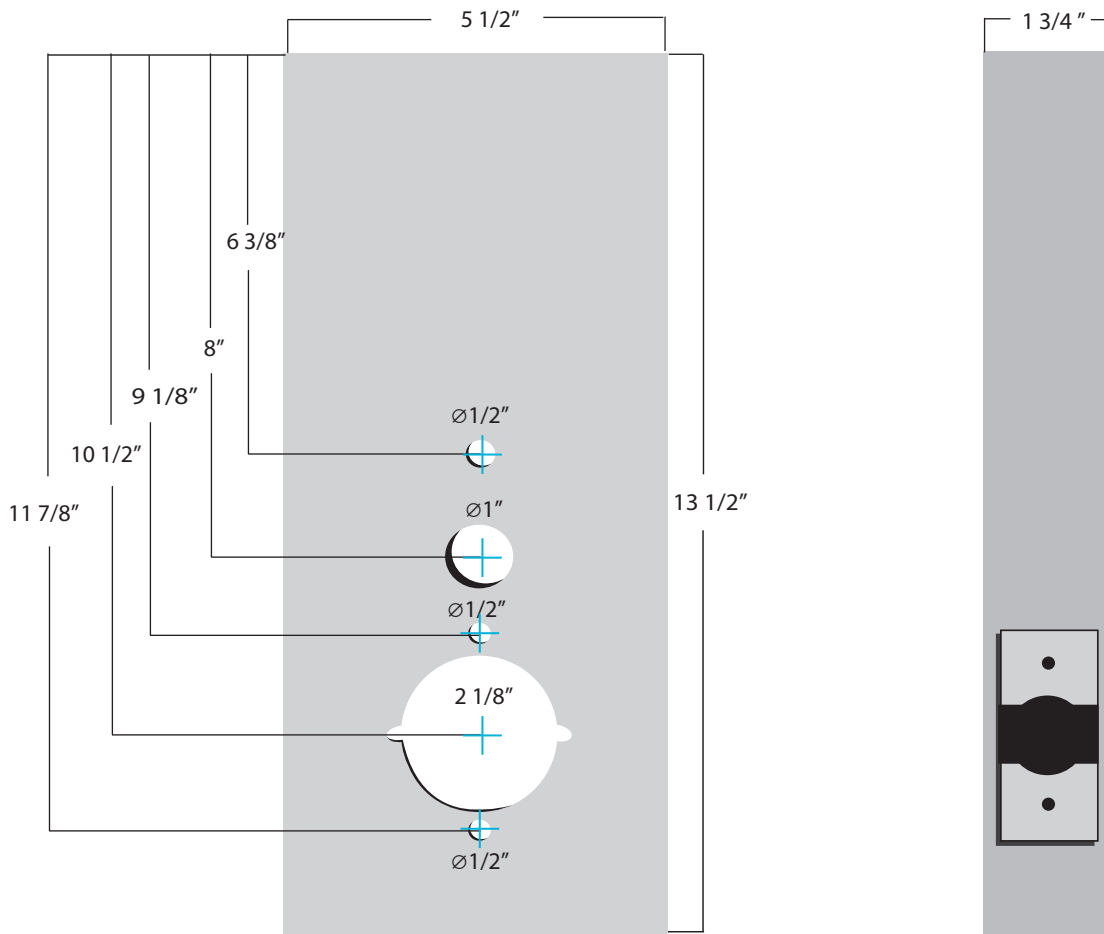

K-BXSABL Weldable Box

Type: Cylindrical

Dimensions:

5 1/2" W x 13 1/2" H x 1 3/4" D

Materials Available:

14 Gauge Steel.....K-BXSABL

www.keedex.com • 714-993-4300

This rendering is NOT to scale and dimensions are NOT exact. For precise technical information, please refer to the template for the lock you are using.