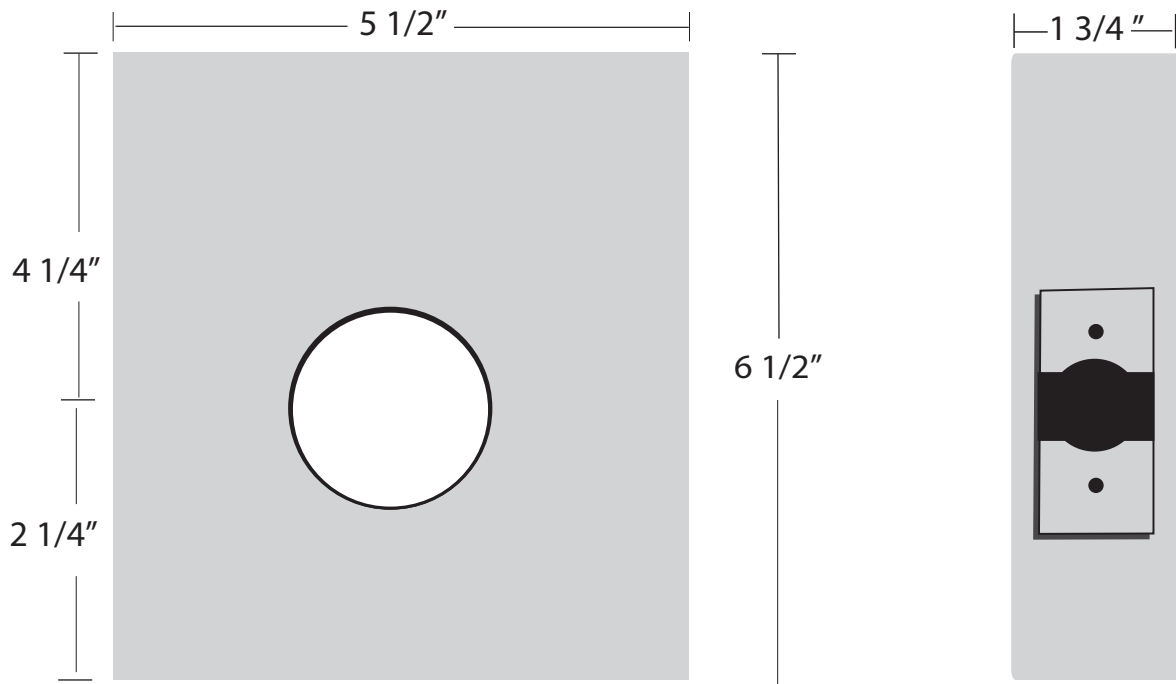

K-BXSGL234-DIG

Weldable Box

Type: Cylindrical

Dimensions:

5 1/2" W x 6 1/2" H x 1 3/4" D

Backset: 2 3/4"

Materials Available:

14 Gauge Steel.....K-BXSGL234-DIG

www.keeDEX.com • 714-993-4300

This rendering is NOT to scale and dimensions are NOT exact. For precise technical information, please refer to the template for the lock you are using.